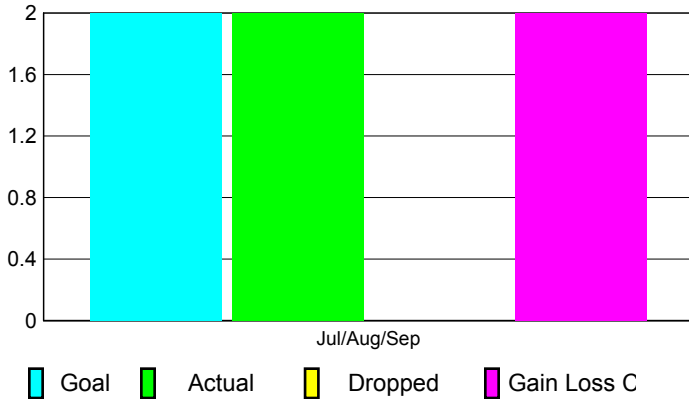

2010-2011 GMT Reports for District (or Undistricted) **District 355 D**

GMT: KWANG-SOO JANG

Location: REPUBLIC OF KOREA

GMT CA: 5

CLUBS

Club Results
2010-2011

Clubs
2009-2010

Month	New Club Goal	Actual New Clubs	Actual Dropped Clubs	Gain/Loss of Clubs	Gain/Loss of Clubs
Jul/Aug/Sep	2	2	0	2	2
Totals	2	2	0	2	2

Club Results 2010-2011

Goal, New, Dropped, Gain/Loss

Comparison of Club Gain/Loss

Current Year Compared to the Previous Year

YTD Status Quo Clubs 2010-2011

Status Quo Clubs Compared to Status Quo Members

MEMBERSHIP