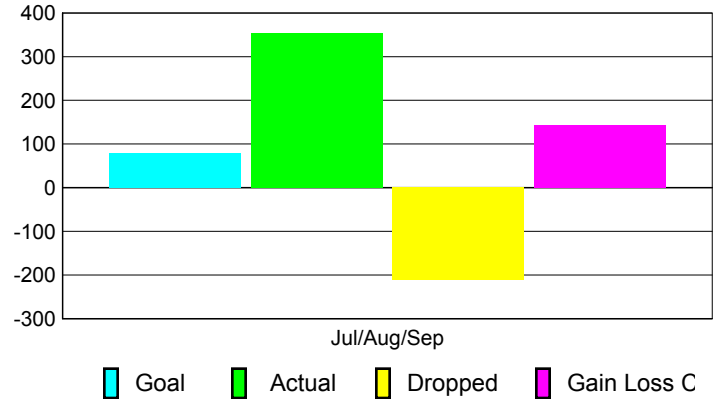

Membership Results 2010-2011

Goal, New, Dropped, Gain/Loss